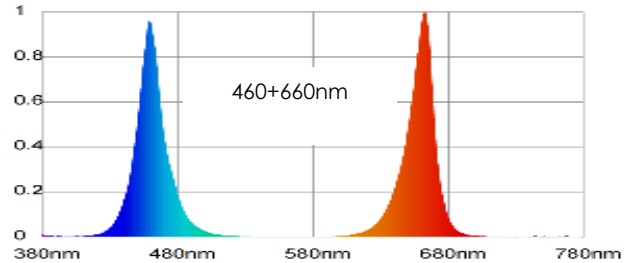

LED Foldable LED Grow Light

Model: F2-10K-UVIRRB-1120W

This high-end foldable grow light comes with a unique enhanced spectrum for maximum growth performance. In addition to UV 395nm and IR 730, extra deep blue and red allow color temperature tweaking and fine tuning of the different stages from nursery over bloom all the way to fruiting. Fast installation and easy-to-use controllers make this the top innovative lighting solution for the full cycle of commercial indoor farming. And a good formula means faster growth, increased yield and higher quality plants.

LED Grow Light-1120W

Specifications channel 1 base spectrum		Specifications channel 2 (UV), 3 (IR), 4 (blue), 5 (red)	
Light Source	LEDs	Light Source	LEDs
LED Chips	3000&5000K White + 660nm red	LED Chips	460nm+660nm/395nm+730nm
Light Output PPF	2903 μ mol/s	Light Output PPF	120 μ mol/s
Efficacy	2.6-2.8 μ mol/J@277VAC	Efficacy	1.8-2.0 μ mol/J@277VAC
AC Input Power	1000W @ 277VAC	AC Input Power	60W @ 277VAC
AC Input Voltage	0~277V AC@ 50/60HZ	AC Input Voltage	100~277VAC @ 50/60HZ
Power Factor	≥ 0.98	Power Factor	≥ 0.98
Dimming	0~10V Source	Dimming	0~10V Source
Light Beam Angle	120°	Light Beam Angle	120°
Fixture Dimensions	1085x1105x60mm	Fixture Dimensions	900x40x60mm
Fixture Weight	17.8kg	Fixture Weight	3.2kg
Thermal Management	Passive	Thermal Management	Passive
Max.Ambient Temperature	104°F/40°C	Max. ambient Temperature	104°F/40°C
Mounting Height	24-35 inches	Mounting Height	24-35 inches
Lifetime	>50,000hrs	Lifetime	>50,000hrs
Warranty	3 Years Standard Warranty	Warranty	3 Years Standard Warranty