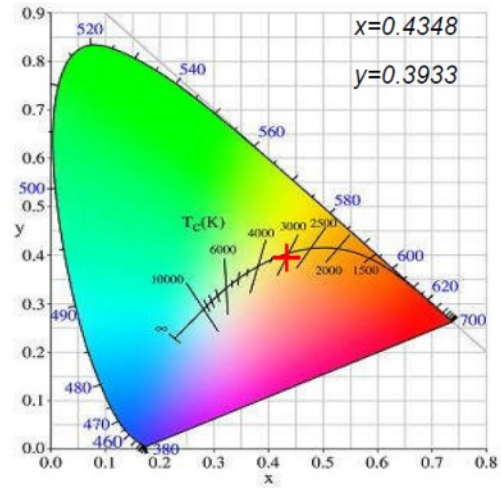

LED Foldable LED Grow Light

Model: F2-10K-UVIRRB-1120W

This high-end foldable grow light comes with a unique enhanced spectrum for maximum growth performance. In addition to UV 395nm and IR 730, extra deep blue and red allow color temperature tweaking and fine tuning of the different stages from nursery over bloom all the way to fruiting. Fast installation and easy-to-use controllers make this the top innovative lighting solution for the full cycle of commercial indoor farming. And a good formula means faster growth, increased yield and higher quality plants.

LED Grow Light-1120W

Specifications channel 1 base spectrum		Specifications channel 2 (UV), 3 (IR), 4 (blue), 5 (red)	
Light Source	LEDs	Light Source	LEDs
LED Chips	3000&5000K White + 660nm red	LED Chips	460nm+660nm/395nm+730nm
Light Output PPF	2903 μ mol/s	Light Output PPF	120 μ mol/s
Efficacy	2.6-2.8 μ mol/J@277VAC	Efficacy	1.8-2.0 μ mol/J@277VAC
AC Input Power	1000W @ 277VAC	AC Input Power	60W @ 277VAC
AC Input Voltage	0~277V AC@ 50/60HZ	AC Input Voltage	100~277VAC @ 50/60HZ
Power Factor	≥ 0.98	Power Factor	≥ 0.98
Dimming	0~10V Source	Dimming	0~10V Source
Light Beam Angle	120°	Light Beam Angle	120°
Fixture Dimensions	1085x1105x60mm	Fixture Dimensions	900x40x60mm
Fixture Weight	17.8kg	Fixture Weight	3.2kg
Thermal Management	Passive	Thermal Management	Passive
Max.Ambient Temperature	104°F/40°C	Max. ambient Temperature	104°F/40°C
Mounting Height	24-35 inches	Mounting Height	24-35 inches
Lifetime	>50,000hrs	Lifetime	>50,000hrs
Warranty	3 Years Standard Warranty	Warranty	3 Years Standard Warranty