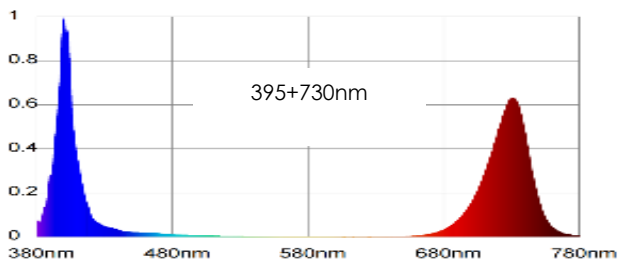

LED Foldable LED Grow Light

Model: F2-10K-UVIRRB-1120W

This high-end foldable grow light comes with a unique enhanced spectrum for maximum growth performance. In addition to UV 395nm and IR 730, extra deep blue and red allow color temperature tweaking and fine tuning of the different stages from nursery over bloom all the way to fruiting. Fast installation and easy-to-use controllers make this the top innovative lighting solution for the full cycle of commercial indoor farming. And a good formula means faster growth, increased yield and higher quality plants.

LED Grow Light-1120W

Specifications channel 1 base spectrum		Specifications channel 2 (UV), 3 (IR), 4 (blue), 5 (red)	
Light Source	LEDs	Light Source	LEDs
LED Chips	3000&5000K White + 660nm red	LED Chips	460nm+660nm/395nm+730nm
Light Output PPF	2903 μ mol/s	Light Output PPF	120 μ mol/s
Efficacy	2.6-2.8 μ mol/J@277VAC	Efficacy	1.8-2.0 μ mol/J@277VAC
AC Input Power	1000W @ 277VAC	AC Input Power	60W @ 277VAC
AC Input Voltage	0~277V AC@ 50/60HZ	AC Input Voltage	100~277VAC @ 50/60HZ
Power Factor	≥ 0.98	Power Factor	≥ 0.98
Dimming	0~10V Source	Dimming	0~10V Source
Light Beam Angle	120°	Light Beam Angle	120°
Fixture Dimensions	1085x1105x60mm	Fixture Dimensions	900x40x60mm
Fixture Weight	17.8kg	Fixture Weight	3.2kg
Thermal Management	Passive	Thermal Management	Passive
Max.Ambient Temperature	104°F/40°C	Max. ambient Temperature	104°F/40°C
Mounting Height	24-35 inches	Mounting Height	24-35 inches
Lifetime	>50,000hrs	Lifetime	>50,000hrs
Warranty	3 Years Standard Warranty	Warranty	3 Years Standard Warranty