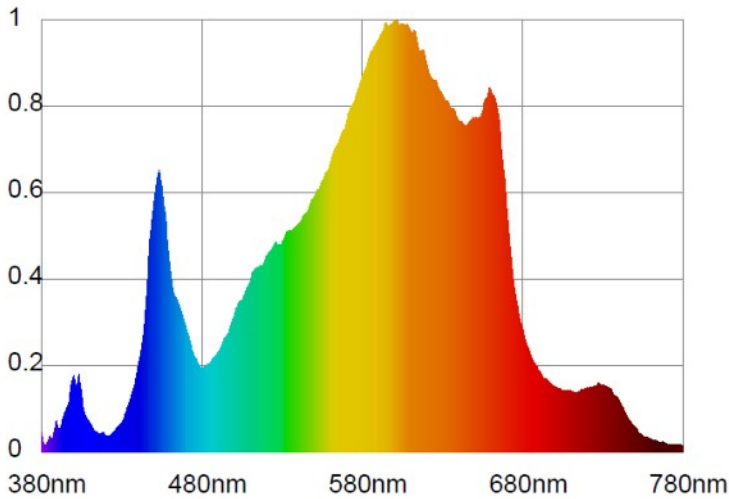

LED Foldable LED Grow Light

Model: F2-10K-UVIRRB-1120W

This high-end foldable grow light comes with a unique enhanced spectrum for maximum growth performance. In addition to UV 395nm and IR 730, extra deep blue and red allow color temperature tweaking and fine tuning of the different stages from nursery over bloom all the way to fruiting. Fast installation and easy-to-use controllers make this the top innovative lighting solution for the full cycle of commercial indoor farming. And a good formula means faster growth, increased yield and higher quality plants.

LED Grow Light-1120W

Specifications channel 1 base spectrum		Specifications channel 2 (UV), 3 (IR), 4 (blue), 5 (red)	
Light Source	LEDs	Light Source	LEDs
LED Chips	3000&5000K White + 660nm red	LED Chips	460nm+660nm/395nm+730nm
Light Output PPF	2903 μ mol/s	Light Output PPF	120 μ mol/s
Efficacy	2.6-2.8 μ mol/J@277VAC	Efficacy	1.8-2.0 μ mol/J@277VAC
AC Input Power	1000W @ 277VAC	AC Input Power	60W @ 277VAC
AC Input Voltage	0~277V AC@ 50/60HZ	AC Input Voltage	100~277VAC @ 50/60HZ
Power Factor	≥ 0.98	Power Factor	≥ 0.98
Dimming	0~10V Source	Dimming	0~10V Source
Light Beam Angle	120°	Light Beam Angle	120°
Fixture Dimensions	1085x1105x60mm	Fixture Dimensions	900x40x60mm
Fixture Weight	17.8kg	Fixture Weight	3.2kg
Thermal Management	Passive	Thermal Management	Passive
Max.Ambient Temperature	104°F/40°C	Max. ambient Temperature	104°F/40°C
Mounting Height	24-35 inches	Mounting Height	24-35 inches
Lifetime	>50,000hrs	Lifetime	>50,000hrs
Warranty	3 Years Standard Warranty	Warranty	3 Years Standard Warranty